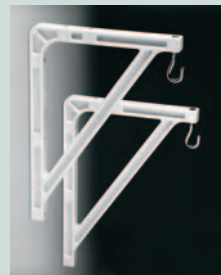

WALL SCREEN ACCESSORIES

Laser Pointers

The ultimate in presentation convenience. Select from three models.
 Laser Pointer
 Blinking Laser Pointer
 Jumbo Laser Pointer

Pull Rod

Reach pull bail on screens mounted out of reach with this handy accessory. 38" long.

Tilt Lock

Eliminates keystone when screen is tied back to removable hook which is magnetically attached to metal mounting plate with adhesive back.

T-Bar Scissor Clips

Use for attaching screens easily and without tools to dropped ceiling type "T" rails. Available in black or white.

Mounting Brackets

Use for convenient mounting to extend screen from wall to avoid obstacles such as chalkboards.

Model No. 6 extends screen from wall 6". Non-adjustable.

Model No. 11 extends screen from wall 10" or 14". Non-adjustable.

Model No. 23 adjusts for 14-1/2"-24".